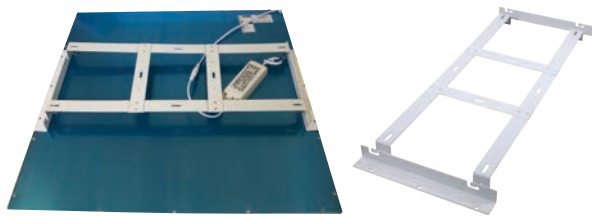

Optional: ceiling kit - Part N°: BPLKITCEILB