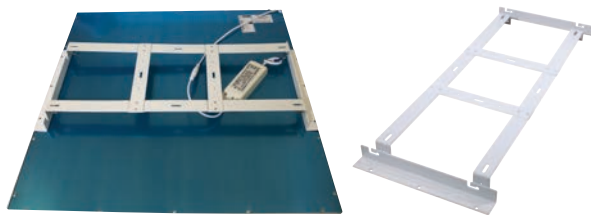

Optional: ceiling kit - Part N°: BPLKITCEIL1B