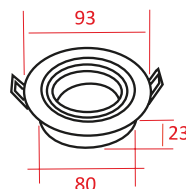

Focos empotrables de Aluminio (para Módulos de LED)

- Cuerpo de aluminio
- Ajustable
- Para ser utilizado en techo