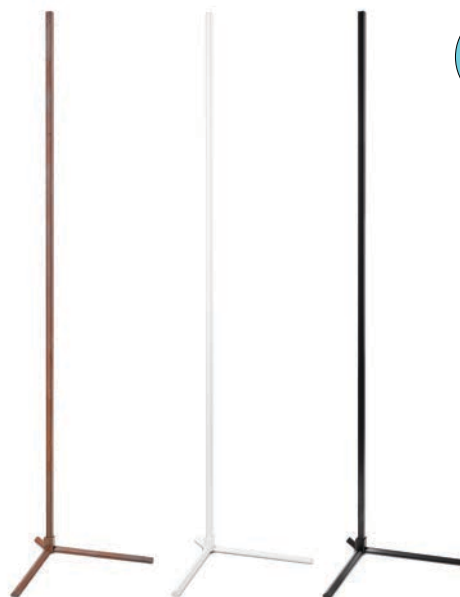

LINEA 42 Lampada da terra a LED • Floor lamp LED

QUALIKO®

CLASS 2 IP20 RoHS

Type	Part N°	Input (V)	Power (W)	Lumen	Light Colour	°Kelvin (±10%)	CRI	Dimensions (mm)	Packing box dimensions (mm)	Weight (kg)
LINEA 42 WHITE	BLINEA42L27B	190÷240 AC	42,5	3415	WW	2700°K	>80	530x36x1815h	ø80x1850h	3,975
LINEA 42 BLACK	BLINEA42L27N	190÷240 AC	42,5	3415	WW	2700°K	>80	530x36x1815h	ø80x1850h	3,975
LINEA 42 CORTEN	BLINEA42L27M	190÷240 AC	42,5	3415	WW	2700°K	>80	530x36x1815h	ø80x1850h	3,975

Linea 42

È una lampada da terra non convenzionale. Disegnata per ottenere un'illuminazione indiretta, proiettata verso gli angoli delle pareti. Il risultato è un'atmosfera soffusa e rilassante, grazie ai LED ad altissima efficienza ed alla dimmerabilità.

Linea 42

Is an unconventional floor lamp. Designed for indirect lighting, projected towards the corners of the walls. The result is a soft and relaxing atmosphere, thanks to the highly efficient LEDs and dimmable feature.

Linea 42

Ist eine unkonventionelle Stehlampe. Gedacht für indirekte Beleuchtung, die in Richtung der Ecken der Wände gerichtet ist. Das Ergebnis ist eine weiche und entspannende Atmosphäre dank der hocheffizienten LEDs und der Dimmbarkeit.

Linea 42

Est un luminaire de sol originale. Conçue pour obtenir un éclairage indirect, projeté vers l'angle des murs. Le résultat est une atmosphère douce et relaxante, grâce à des LED très efficaces et à leur réglage.

Linea 42

Es una lámpara de pie poco convencional. Diseñado para obtener iluminación indirecta, proyectada hacia las esquinas de las paredes. El resultado es una atmósfera suave y relajante, gracias a los LED de alta eficiencia y la regulabilidad.